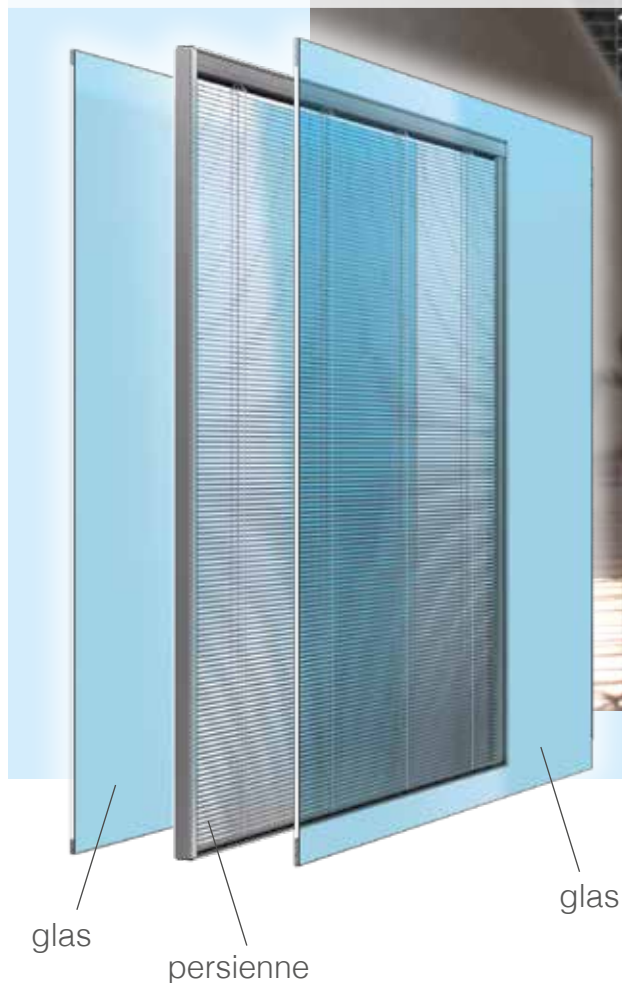

A photograph of a window with integrated blinds. The blinds are partially open, showing a view of a lake and trees. The window frame is white. To the right of the window, there is a wooden ladder with a white towel hanging on it.

Lang levetid

Fremragende lys-
og solafskærmnings-
egenskaber

Ugeneret privatliv

Stilrent design
Ubegrænset designfrihed

A photograph of a window with dark horizontal blinds. The blinds are partially open, revealing a garden scene outside. In the foreground, there is a dark, round table with a metal frame. Behind it, there are several potted plants, including a large one with white flowers and another with green foliage. The background shows more greenery and trees. The overall scene is bright and natural.